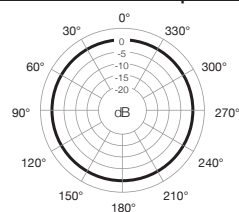

How Caps Change Frequency Response

1 kHz Polar Response

Cap Options

SHURE[®]

LEGENDARY
PERFORMANCE™

www.shure.com

WCB6 Omnidirectional Micro-Lavalier Microphone

Overview