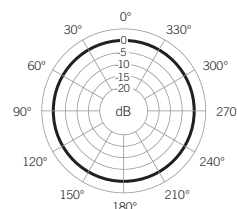

1 kHz Polar Response